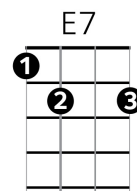

What A Wonderful World

By George David Weiss and Bob Thiele
Performed by Louis Armstrong

C Em F Em
I see trees of green, red roses too
F C E7 Am
I see them bloom, for me and you,
F G7 C F G7
And I think to myself, What a wonderful world.

C Em F Em
I see skies of blue and clouds of white,
F C E7 Am
The bright blessed day, the dark sacred night,
F G7 C F C C7
And I think to myself, what a wonderful world

G7 C
The colors of the rainbow, so pretty in the sky
G7 C

Are also on the faces of people goin' by
Am Em Am Em
I see friends shaking hands, saying, "How do you do?"
Am Em F G
They're really saying, "I love you."

C Em F Em
I hear babies cry, I watch them grow
F C E7 Am
They'll learn much more than I'll ever know,
F G7 C A7
And I think to myself what a wonderful world
F G7 C F C
Yes I think to myself, what a wonderful world.