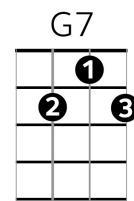

C Em F Em
I hear babies cry, I watch them grow
F C E7 Am
They'll learn much more than I'll ever know,
F G7 C A7
And I think to myself what a wonderful world
F G7 C F C
Yes I think to myself, what a wonderful world.